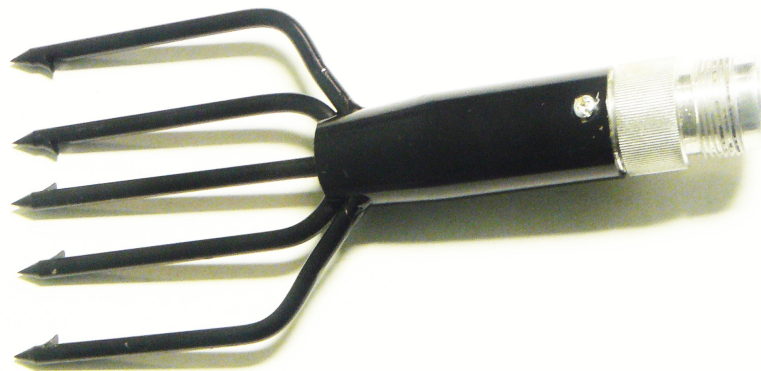

# INTERCHANGEABLE TIPS FOR FULL METAL STICKS

These tips are made to screw into the end of your stick for different applications. The demon tip and conical point can be securely stowed inside the stick itself when not in use.

## Interchangeable Tips

The "Derita Demon" tip

(included with all models)

3" Conical Point

(included with "Survival" model)

Gigging Tip --- Available soon, adapter shown in the white (will be black anodized)

Adapters for many bladed weapons  
(shown in the white, to be black anodized)

Adapter for SOG spear head

Adapter for S&W Spear Head