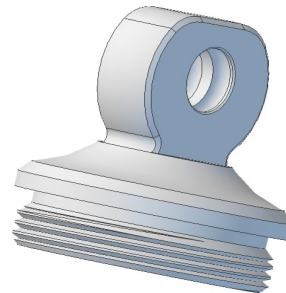

Top Caps

We are looking forward to supplying a nice variety of tips and top caps. We also welcome suggestions! Normally, when a customer is the 1st to suggest a component that we add, we offer a free prototype from the first run.