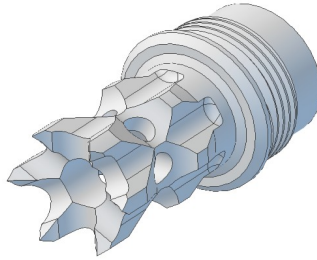

# INTERCHANGEABLE TIPS FOR FULL METAL STICKS

These tips are made to screw into the end of your stick for different applications. The demon tip and conical point can be securely stowed inside the stick itself when not in use.

## Interchangeable Tips

The "Derita Demon" tip

(included with all models)

3" Conical Point

(included with "Survival" model)

Gigging Tip --- Available soon, adapter shown in the white (will be black anodized)