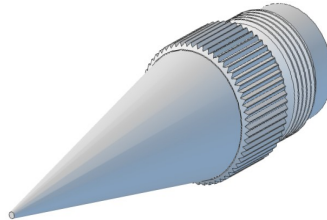

# INTERCHANGEABLE TIPS FOR FULL METAL STICKS

These tips are made to screw into the end of your stick for different applications. The demon tip and conical point can be securely stowed inside the stick itself when not in use.

## Interchangeable Tips

The "Derita Demon" tip

(included with all models)

3" Conical Point

(included with "Survival" model)

Gigging Tip --- Available soon, adapter shown in the white (will be black anodized)